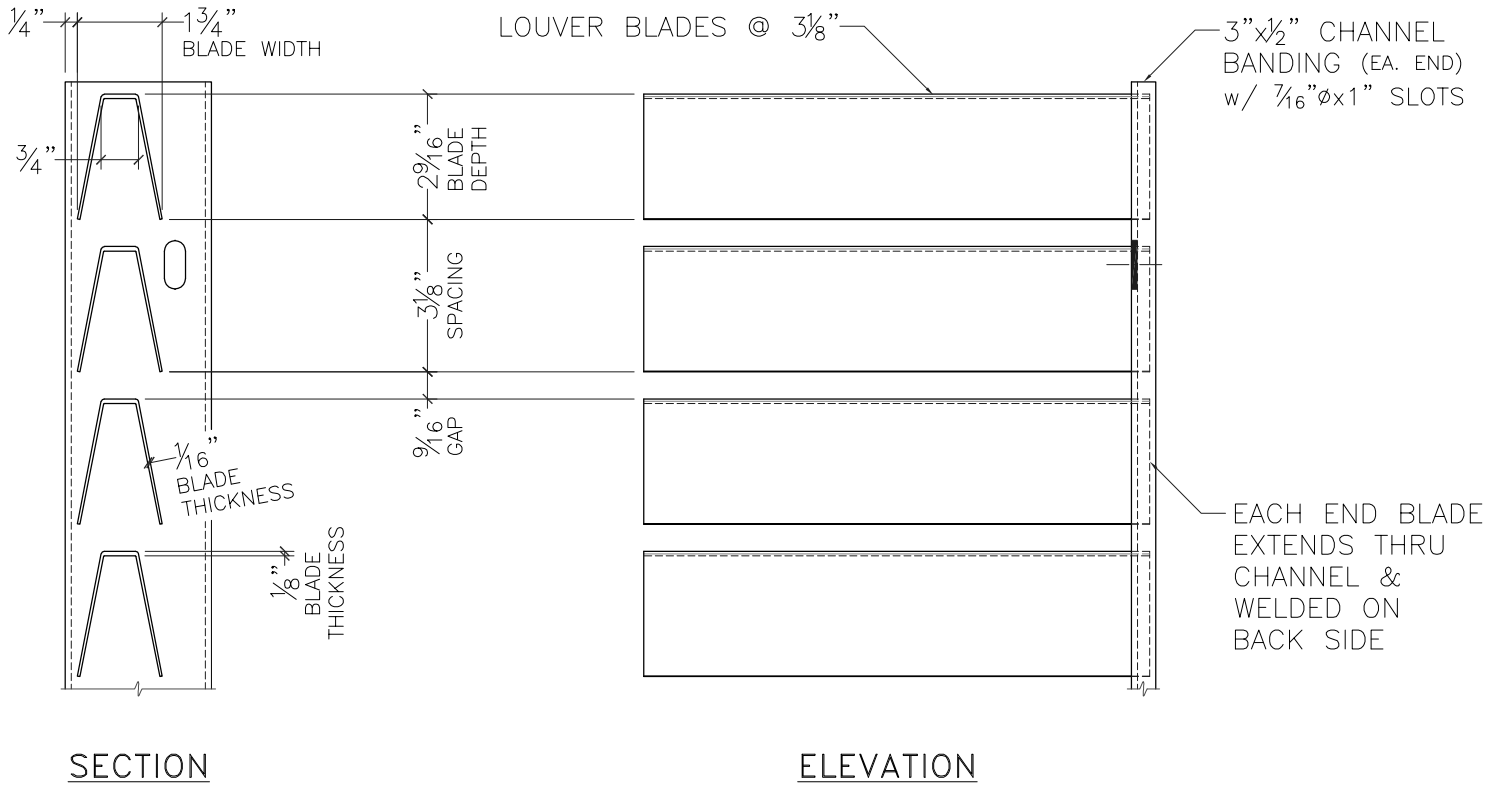

PRODUCT DETAIL: VENICE-80 LOUVERS

ALUMINUM EXTRUSIONS 6063-T6 or 6061-T6 (per ASTM B-221)

SPECIFY GENUINE:

BARNETT BATES

Barnett-Bates Corp.
500 Mills Road
Joliet, IL 60433-2795

WWW.BARNETTBATES.COM

Phone: (815) 726-5223
Toll Free: (800) 541-3912
Fax: (815) 726-9210

PATTERN:

VENICE-80

(apx. 1.6# / S.F.)

*DOES NOT INCLUDE CHANNEL BANDING @ 0.563#/L.F.