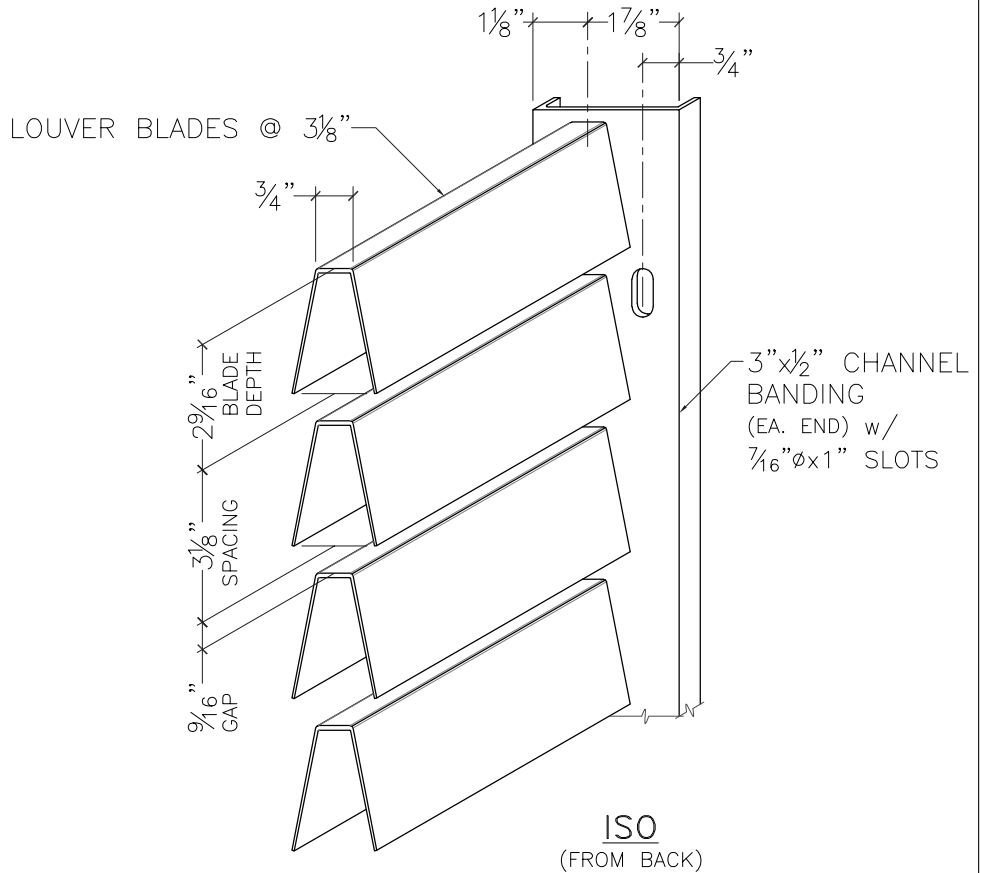

PRODUCT DETAIL: VENICE-80 LOUVERS

ALUMINUM EXTRUSIONS 6063-T6 or 6061-T6 (per ASTM B-221)

SPECIFY GENUINE:

BARNETT BATES

Barnett-Bates Corp.
500 Mills Road
Joliet, IL 60433-2795

WWW.BARNETTBATES.COM

Phone: (815) 726-5223
Toll Free: (800) 541-3912
Fax: (815) 726-9210

PATTERN:

VENICE-80

(apx. 1.6# / S.F.)

*DOES NOT INCLUDE CHANNEL BANDING @ 0.563#/L.F.